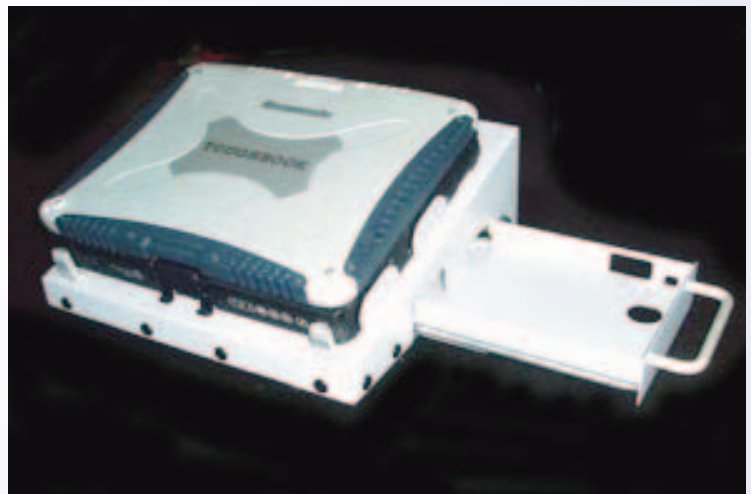

CF-18 Desk, Office or Workshop Dock

Excellence in Engineering, Engineering in Electronics

St Paul's House, 21-23 St Paul's Square, Birmingham, B3 1RB

The Tempus developed Desk Docking Station, manufactured in the UK for use with the Panasonic CF-18 rugged laptop, has been developed for the UK, European and overseas market.

The unit is of robust steel construction, with a high quality finish and is powered by connection of the notebooks mains power supply.

- CF-18 dockable in notebook or tablet format
- Designed for easy docking and undocking
- Simple one handed locking operation
- Full Panasonic port replication
- Secure lockable drive storage draw
- Suitable for installation in a wide range of environments
- Quick and Simple Installation
- Optional drawer for CD/DVD drive

The Tempus CF-18 desk, office, workshop dock is easy to use and offers a versatile, reliable solution for companies or organisations looking to lock down the notebook when unattended.

For more information on the Tempus CF-18 vehicle dock, or any of our mobile solutions, please email or call.

TOUGHBOOK®

The dock provides the following external connectivity:

- VGA output to external monitor
- Power input socket
- 2 serial ports
- Audio in / out
- 4 USB ports
- PS2 Port

email

phil.ash@tempus.co.uk