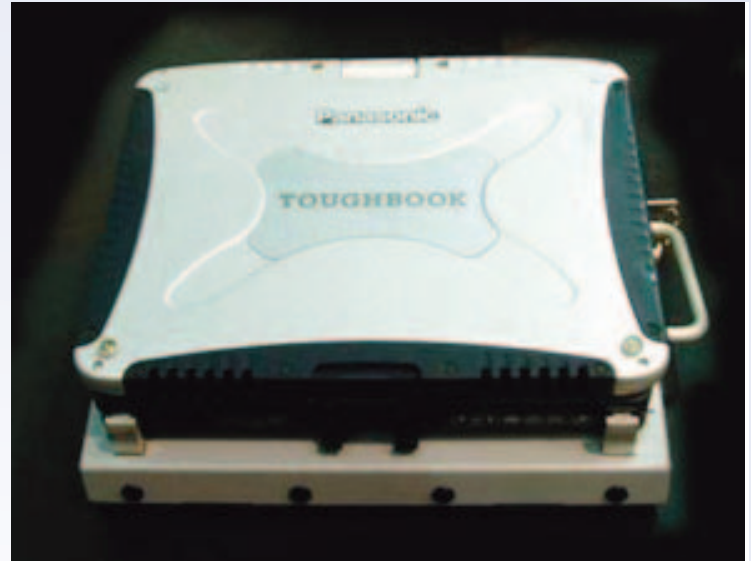

CF-18 Desk, Office or Workshop Dock

Excellence in Engineering, Engineering in Electronics

St Paul's House, 21-23 St Paul's Square, Birmingham, B3 1RB

The Tempus developed Desk Docking Station, manufactured in the UK for use with the Panasonic CF-18 rugged laptop, has been developed for the UK, European and overseas market.

The unit is of robust steel construction, with a high quality finish and is powered by connection of the notebooks mains power supply.

- CF-18 dockable in notebook or tablet format
- Designed for easy docking and undocking
- Simple one handed locking operation
- Full Panasonic port replication
- Secure lockable drive storage draw
- Suitable for installation in a wide range of environments
- Quick and Simple Installation
- Optional drawer for CD/DVD drive

The Tempus CF-18 desk, office, workshop dock is easy to use and offers a versatile, reliable solution for companies or organisations looking to lock down the notebook when unattended.

For more information on the Tempus CF-18 vehicle dock, or any of our mobile solutions, please email or call.

TOUGHBOOK®

The dock provides the following external connectivity:

- VGA output to external monitor
- Power input socket
- 2 serial ports
- Audio in / out
- 4 USB ports
- PS2 Port

email

phil.ash@tempus.co.uk